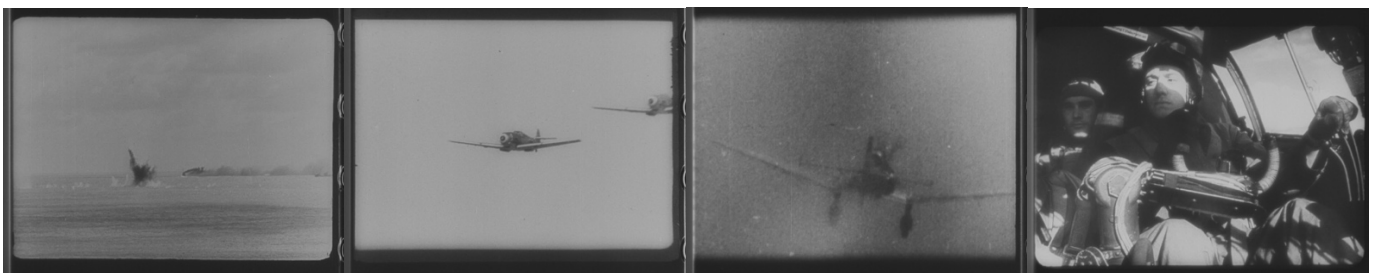

111-OF-4 R3 (4K)